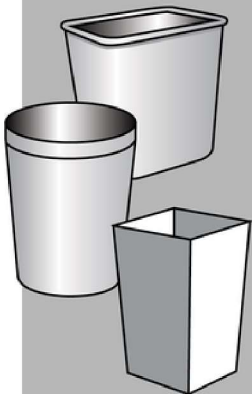

PHOENIX — *Heavy Duty*

<i>Size (gallons)</i>	<i>Liner</i>
10 - 15	24 x 32
20 - 30	30 x 36
33	33 x 44
40 - 45	37 x 48
60	38 x 58

These tables illustrate some of the more popular waste receptacles on the market along with common size (gallons) and liner used with each. Find the container that matches yours, note the size and select the corresponding liner dimensions to place your order.

PHOENIX — *Slim Jim*

<i>Size (gallons)</i>	<i>Liner</i>
23	29 x 45
40 - 45	40 x 46
56	43 x 47

PHOENIX — *Waste Baskets*

<i>Size (gallons)</i>	<i>Liner</i>
4	17 x 17
7	20 x 21
7	24 x 24
10 - 15	24 x 32
20 - 30	30 x 36
33	33 x 39
40 - 45	40 x 46